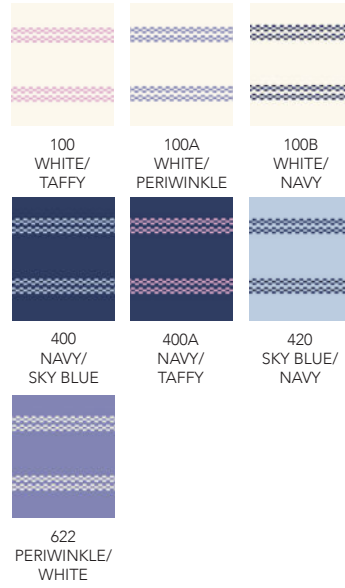

SKU	S	M	L	XL	2XL
SP1216-123-100					
SP1216A-123-100					
SP1216B-123-100					
SP1216-123-400					
SP1216A-123-400					
SP1216-123-420					
SP1216-123-622