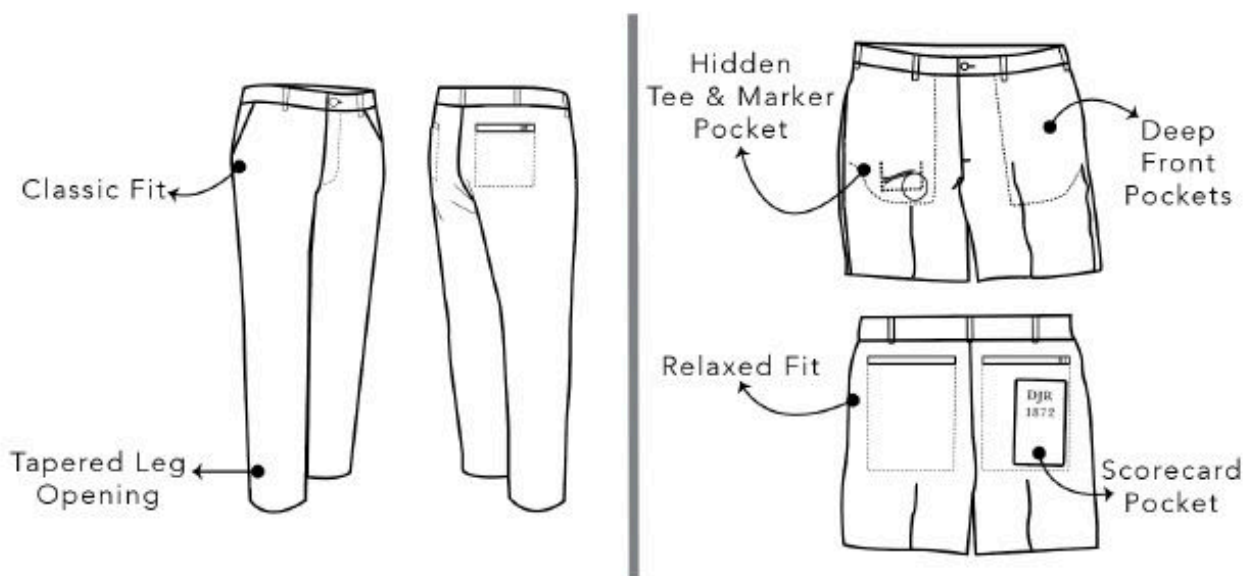

Bottoms

Pant Inseam options 30 & 32

<i>Pants</i>	32	X	34	X	36	38	40	42	44
<i>Shorts</i>	32	33	34	35	36	38	40	42	44