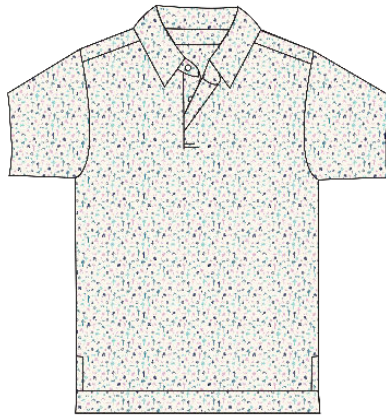

400
NAVY/
WHITE/
SKY BLUE

400A
NAVY/
TEAL/
AQUA

SKU	S	M	L	XL	2XL
SPP045-123-001					
SPP045-123-100					
SPP045A-123-100					
SPP045-123-400					
SPP045A-123-400					

WALLACE | SPP046-123

Short sleeve **jersey** featuring a squiggles print with a three-button placket and spread collar.

001 BLACK/WHITE
100 WHITE/NAVY
100A WHITE/PERIWINKLE

400 NAVY/SKY BLUE
400A NAVY/WATERMELON
400B NAVY/TAFFY

420 SKY BLUE/NAVY
622 PERIWINKLE/BLACK

SKU	S	M	L	XL	2XL
SPP046-123-001					
SPP046-123-100					
SPP046A-123-100					
SPP046-123-400					
SPP046A-123-400					
SPP046B-123-400					
SPP046-123-420					
SPP046-123-622					