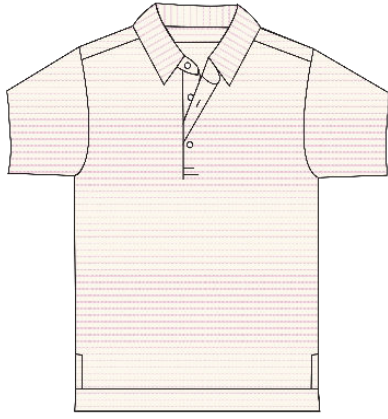

SKU	S	M	L	XL	2XL
SP016SC-123-045					
SP016SCO-123-390					
SP016SCO-123-420					
SP016SCO-123-519					
SP016SCO-123-543					
SP016SCO-123-622					

CECIL | SP091SD-123

Short sleeve jersey featuring a space dye feeder stripe with a three-button placket and spread collar.

SKU	S	M	L	XL	2XL
SP091SD-123-001					
SP091SD-123-085					
SP091SD-123-400					
SP091SD-123-420					
SP091SD-123-441					
SP091SD-123-543					
SP091SD-123-622					

HUGH | SP534M-123

Short sleeve baby pique featuring a pin stripe with a two-button placket and spread collar.

SKU	S	M	L	XL	2XL
SP534M-123-085					
SP534M-123-420					
SP534M-123-441					
SP534M-123-519					
SP534M-123-543					
SP534M-123-622					

COLIN | SP1216-123

Short sleeve **baby pique** featuring a frame stripe with a three-button placket and spread collar.