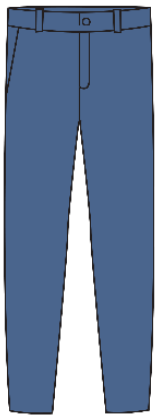

001
BLACK

400
NAVY

420
SKY BLUE

SKU	S	M	L	XL	2XL
SP7812-123-001					
SP7812-123-400					
SP7812-123-420					

THE WALKER II | DR702-MSP

Flat front solid, performance walk shorts. Constructed of "Thistle Stretch" fabric that delivers breathable four-way stretch with quick dry properties. Engineered with 8.5" inseam, deep front pockets, hidden coin pocket, and scorecard back pocket.

FLAT FRONT PERFORMANCE PANTS | DR752-MSP

Constructed of "Thistle Stretch" fabric that delivers breathable four-way stretch with quick dry properties. Designed with flat front styling, a comfortable modern fit, and the ideal weight for all weather conditions.