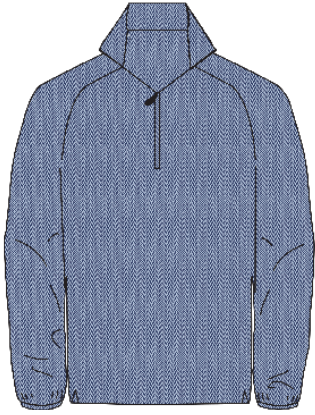

079
PEWTER

400
NAVY

420
SKY BLUE

543
TAFFY

622
PERIWINKLE

SKU	S	M	L	XL	2XL
SP2205-123-079					
SP2205-123-400					
SP2205-123-420					
SP2205-123-543					
SP2205-123-622					

CALLUM | SP7812-123

Long sleeve 1/4 zip pullover features an interlock weave print with open cuffs and bottom. Model offers raglan sleeve construction, storm flap, two-inch side vents, and a rubber thistle logo on the back collar.