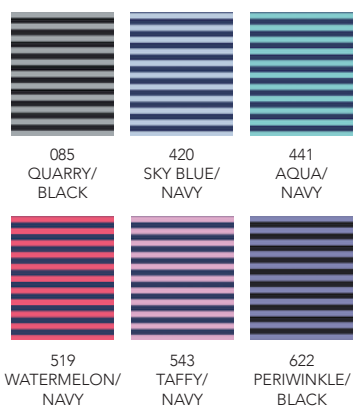

SKU	S	M	L	XL	2XL
SP534M-123-085					
SP534M-123-420					
SP534M-123-441					
SP534M-123-519					
SP534M-123-543					
SP534M-123-622