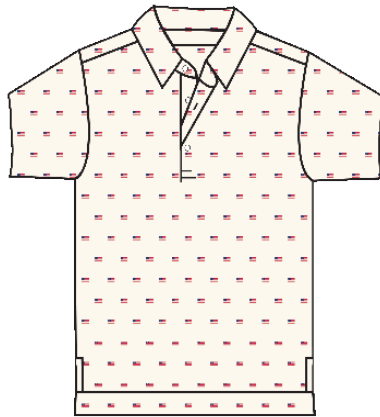

SPORT KNIT SHIRTS | 26 - 30

SPORT LONG SLEEVE SHIRTS | 31

SPORT LAYERS | 32 - 34

BOTTOMS | 35

SPORT COLOR STORIES | 36 - 39

SPORT Fit

SPORT garments offer a trimmer shape through the body and sleeve with a spread collar. Fit for those who enjoy a tighter, more athletic fit.

 Weight (lbs)	Sport Coat Size	
<i>Small</i>	130-160	36-39
<i>Medium</i>	160-185	39-41
<i>Large</i>	185-210	41-44
<i>X-Large</i>	210-245	44-48
<i>XX-Large</i>	240+	50+

Bottoms

Pant Inseam options 30 & 32

<i>Pants</i>	32	X	34	X	36	38	40	42	44
<i>Shorts</i>	32	33	34	35	36	38	40	42	44

ROOSEVELT | SPATST-MSP

Short sleeve **jersey** featuring a multi stripe with a three-button placket and spread collar.

100
WHITE/
NAVY/
RED

SKU	S	M	L	XL	2XL
SPATST-MSP-100					

WASHINGTON | SPPFLAG-MSP

Short sleeve **jersey** featuring an American flag print with a three-button placket and spread collar.

100
WHITE MULTI 400
NAVY MULTI

SKU	S	M	L	XL	2XL
SPPFLAG-MSP-100					
SPPFLAG-MSP-400					