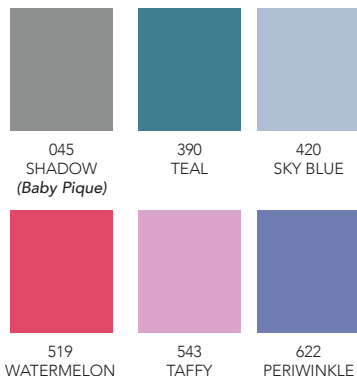

SKU	S	M	L	XL	2XL
SP016SC-123-045					
SP016SCO-123-390					
SP016SCO-123-420					
SP016SCO-123-519					
SP016SCO-123-543					
SP016SCO-123-622