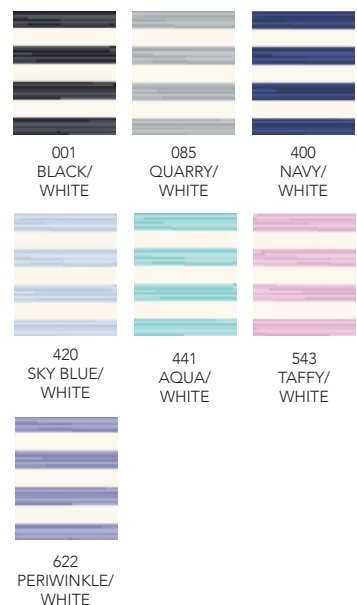

SKU	S	M	L	XL	2XL
SP091SD-123-001					
SP091SD-123-085					
SP091SD-123-400					
SP091SD-123-420					
SP091SD-123-441					
SP091SD-123-543					
SP091SD-123-622