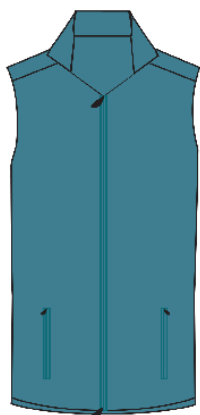

TRISTAN | SP2106-222/123

Full-zip nylon vest constructed from a bonded lightweight DWR front and fleece lined interior. Offering moisture wicking, quick dry and breathable warmth. Model features full two-way zipper, color matching storm flap, and a rubber thistle logo on the back collar.

SKU	S	M	L	XL	2XL
SP2106-222-001					
SP2106-222-008					
SP2106-123-390					
SP2106-222-400