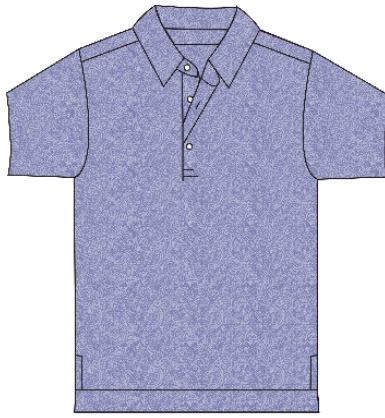

MURDO | SPP040-123

Short sleeve **jersey** featuring a tonal microworld print with a three-button placket and spread collar.