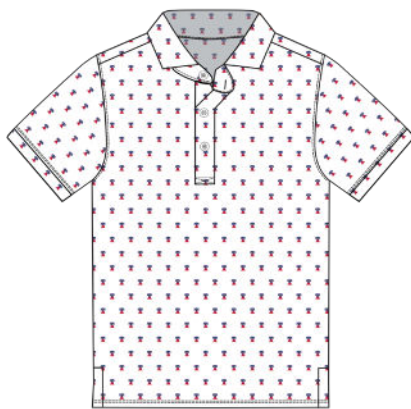

2025

Patriotic Catalog

**SALUTE TO SERVICE | SPPSTS-MSP**

Short sleeve jersey features a Salute to Service print with a three-button placket and spread collar. [PR0575]

051
CHARCOAL
MULTI

SKU	S	M	L	XL	2XL
SPPSTS-MSP-051					

**BRYSON | SPPASTH-MSP**

Short sleeve hybrid baby pique/jersey features a pin stripe with a three-button placket and spread collar. [ST0535]

100
WHITE
MULTI

SKU	S	M	L	XL	2XL
SPPASTH-MSP-100					

**SAMUEL | SPPBELL-MSP**

Short sleeve jersey features a liberty bell print with a three-button placket and spread collar. [PR0575]

100
WHITE MULTI

SKU	S	M	L	XL	2XL
SPPBELL-MSP-100					

KENNETH | SPPBEA-MSP

Short sleeve **jersey** features a beach party print with a three-button placket and spread collar. [PR0575]

100
WHITE MULTI

SKU	S	M	L	XL	2XL
SPPBEA-MSP-100					

CARTER | SPPDFLG-MSP

Short sleeve **jersey** features a distressed flag print with a three-button placket and spread collar. [PR0575]

100
WHITE MULTI

SKU	S	M	L	XL	2XL
SPPDFLG-MSP-100					