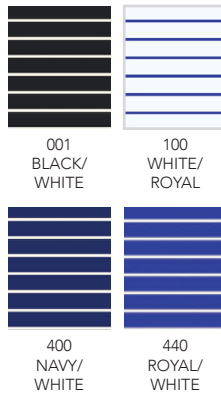

SKU	S	M	L	XL	2XL	3XL
DR7569-MSP-001						
DR7569-MSP-100						
DR7569-MSP-400						
DR7569-MSP-440