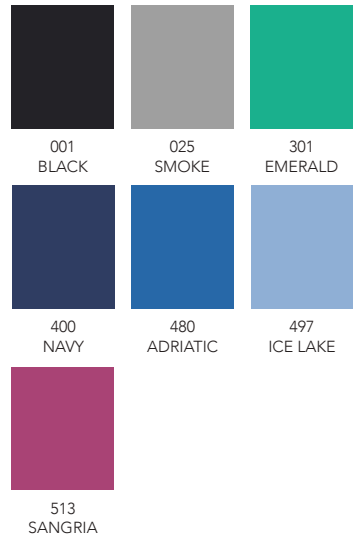

SKU	S	M	L	XL	2XL	3XL
DR017SCJ-223-001						
DR017SCJ-223-025						
DR017SCJ-223-301						
DR017SCJ-223-400						
DR017SCJ-223-480						
DR017SCJ-223-497						
DR017SCJ-223-513