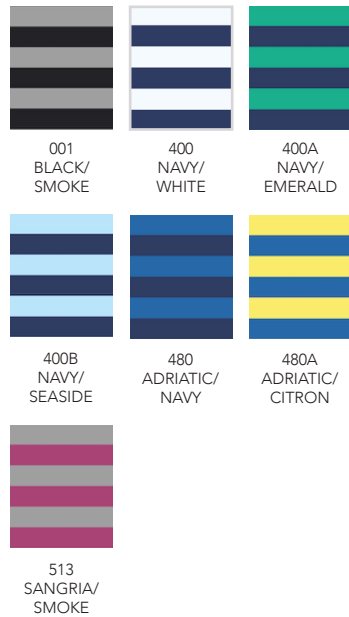

SKU	S	M	L	XL	2XL	3XL
DR7569-MSP-001						
DR7569-MSP-100						
DR7569-MSP-400						
DR7569-MSP-440						

DRP039-MSP:

Short sleeve jersey featuring a neat foulard print with a classic three-button placket and self-collar.

SKU	S	M	L	XL	2XL	3XL
DRP039-MSP-100						
DRP039-MSP-400						

DR017SCJ-223:

Short sleeve solid jacquard knit features a classic three-button placket and spread collar.

SKU	S	M	L	XL	2XL	3XL
DR017SCJ-223-001						
DR017SCJ-223-025						
DR017SCJ-223-301						
DR017SCJ-223-400						
DR017SCJ-223-480						
DR017SCJ-223-497						
DR017SCJ-223-513						

DR019-223:

Short sleeve baby pique featuring a feeder stripe with a classic three-button placket and self-collar.

SKU	S	M	L	XL	2XL
DR019-223-001					
DR019-223-400					
DR019A-223-400					
DR019B-223-400					
DR019-223-480					
DR019A-223-480					
DR019-223-513					