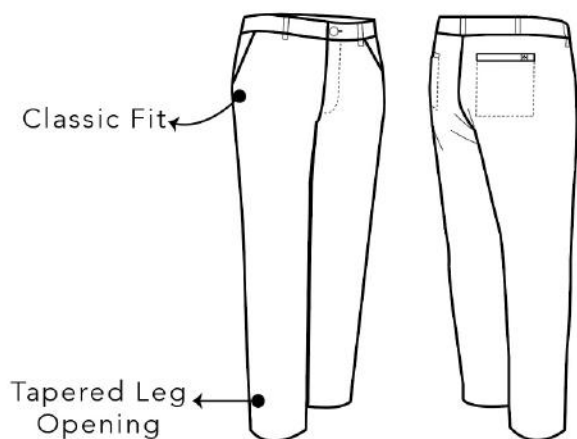

Bottoms

Pant Inseam options 30 & 32

<i>Pants</i>	32	X	34	X	36	38	40	42	44
<i>Shorts</i>	32	33	34	35	36	38	40	42	44