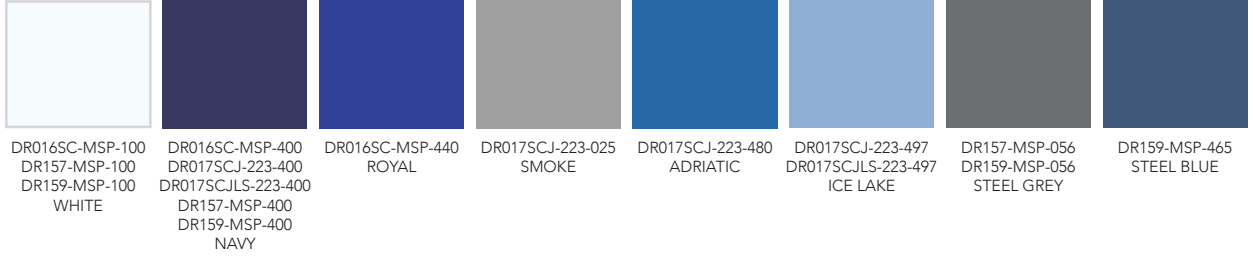

PATRIOTIC

SOLID

DR016SC-MSP-100
DR157-MSP-100
DR159-MSP-100
WHITE

DR016SC-MSP-400
DR017SCJ-223-400
DR017SCJLS-223-400
DR157-MSP-400
DR159-MSP-400
NAVY

DR016SC-MSP-440
ROYAL

DR017SCJ-223-025
SMOKE

DR017SCJ-223-480
ADRIATIC

DR017SCJ-223-497
DR017SCJLS-223-497
ICE LAKE

DR157-MSP-056
DR159-MSP-056
STEEL GREY

DR159-MSP-465
STEEL BLUE