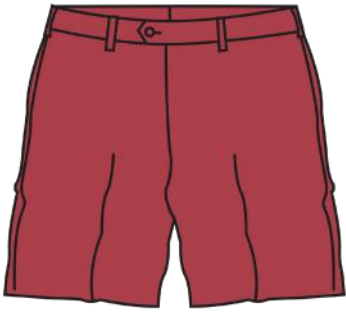

THE WALKER II | DR702-MSP:

Flat front solid, performance walk shorts. Constructed of "Thistle Stretch" fabric that delivers breathable four-way stretch with quick dry properties. Engineered with 8.5" inseam, deep front pockets, hidden coin pocket, and scorecard back pocket.

FLAT FRONT PERFORMANCE PANTS | DR752-MSP:

Constructed of "Thistle Stretch" fabric that delivers breathable four-way stretch with quick dry properties. Designed with flat front styling, a comfortable modern fit, and the ideal weight for all weather conditions.