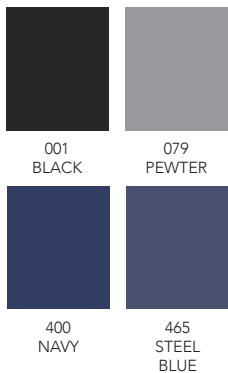

095
HEATHER
GREY

400
NAVY

451
OCEAN

SKU	S	M	L	XL	2XL
DR545H-223-001					
DR545H-223-095					
DR545H-223-400					
DR545H-223-451					

PARKLAND PULLOVER | DR2001LS-MSP:

Long sleeve lightweight solid 1/2 zip pullover features set-in sleeve construction, storm flap, as well as self-fabric banded cuffs and waistband. Model is constructed with a poly blend fabric that offers four-way stretch to provide all day comfort.

SKU	S	M	L	XL	2XL	3XL
DR2001LS-MSP-001						
DR2001LS-MSP-008						
DR2001LS-MSP-400						
DR2001LS-MSP-440						

THE YEAR ROUNDER | DR201-223:

Long sleeve 1/2 zip pullover features our signature lightweight performance fleece. Model is constructed with self-fabric banded cuffs and waistband.

SKU	S	M	L	XL	2XL
DR201-223-001					
DR201-223-095					
DR201-223-301					
DR201-223-400					
DR201-223-480					
DR201-223-497					
DR201-223-513					

STIRLING VEST | DR1711-223:

Sleeveless full zip nylon vest featuring a brick quilted pattern with power stretch side panels. Model is constructed with a full two-way zipper, lower front pockets, and open bottom construction.

DR201-223-095
HEATHER GREY

DR201-223-480
HEATHER
ADRIATIC

DR201-223-497
HEATHER
ICE LAKE

DR1711-223-079
PEWTER

DR1711-223-465
STEEL BLUE

DR2104-223-008
GRANITE

DR2104-223-400
NAVY

DR2104-223-497
ICE LAKE