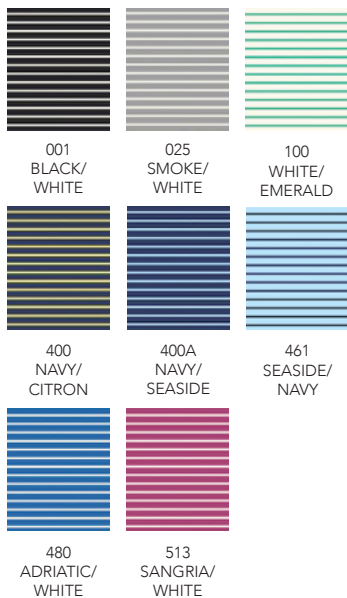

SKU	S	M	L	XL	2XL	3XL
DR012-223-001						
DR012-223-025						
DR012-223-100						
DR012-223-400						
DR012A-223-400						
DR012-223-461						
DR012-223-480						
DR012-223-513