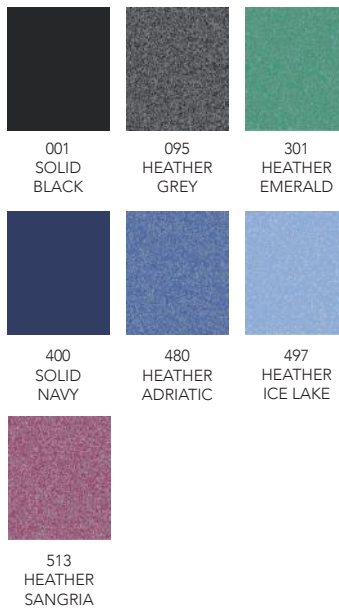

SKU	S	M	L	XL	2XL
DR201-223-001					
DR201-223-095					
DR201-223-301					
DR201-223-400					
DR201-223-480					
DR201-223-497					
DR201-223-513