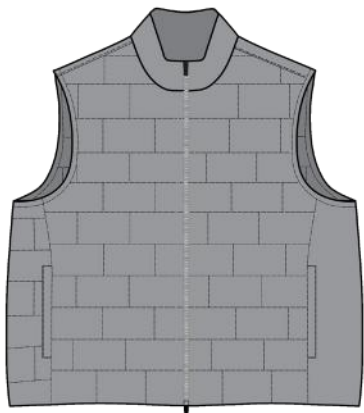

SKU	S	M	L	XL	2XL	3XL
DR2001LS-MSP-001						
DR2001LS-MSP-008						
DR2001LS-MSP-400						
DR2001LS-MSP-440						

THE YEAR ROUNDER | DR201-223:

Long sleeve 1/2 zip pullover features our signature lightweight performance fleece. Model is constructed with self-fabric banded cuffs and waistband.

SKU	S	M	L	XL	2XL
DR201-223-001					
DR201-223-095					
DR201-223-301					
DR201-223-400					
DR201-223-480					
DR201-223-497					
DR201-223-513					

STIRLING VEST | DR1711-223:

Sleeveless full zip nylon vest featuring a brick quilted pattern with power stretch side panels. Model is constructed with a full two-way zipper, lower front pockets, and open bottom construction.