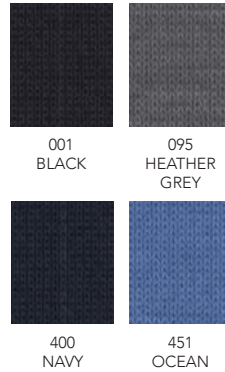

DR231V-223:

Solid 1/2 zip vest constructed from soft and luxurious extra fine merino wool. Features self-fabric ribbed waistband.