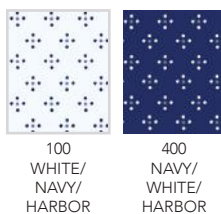

SKU	S	M	L	XL	2XL	3XL
DRP039-MSP-100						
DRP039-MSP-400