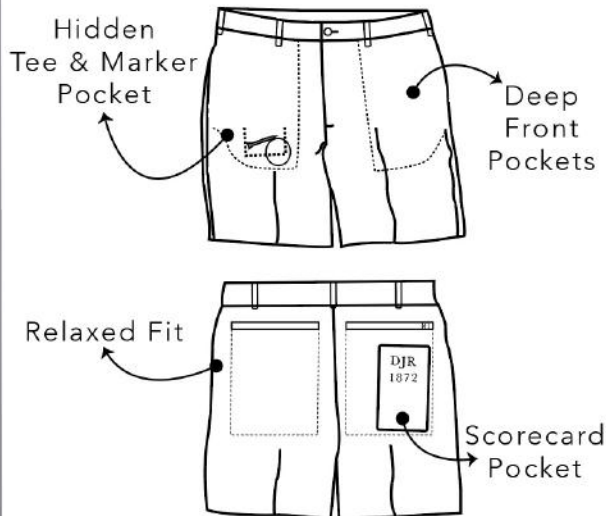

Bottoms

Pant Inseam options 30 & 32

<i>Pants</i>	32	X	34	X	36	38	40	42	44
<i>Shorts</i>	32	33	34	35	36	38	40	42	44