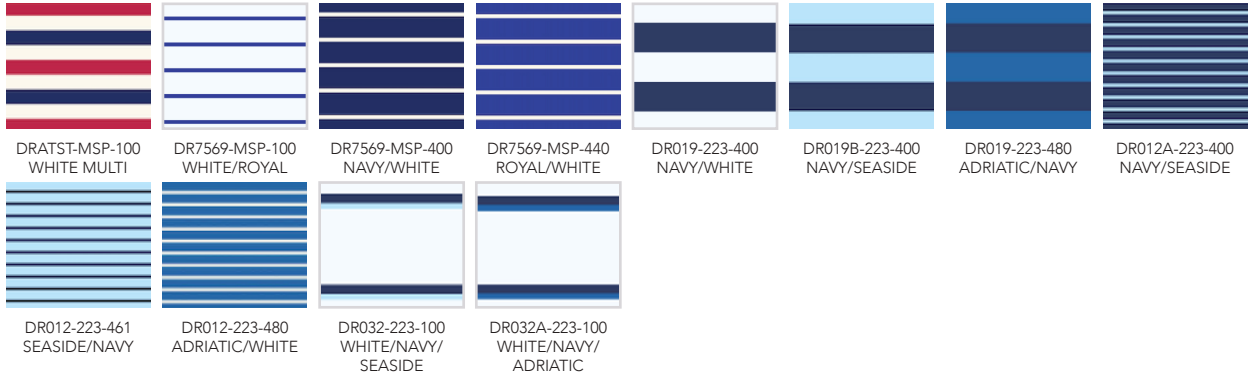

STRIPES

DRATST-MSP-100
WHITE MULTI

DR7569-MSP-100
WHITE/ROYAL

DR7569-MSP-400
NAVY/WHITE

DR7569-MSP-440
ROYAL/WHITE

DR019-223-400
NAVY/WHITE

DR019B-223-400
NAVY/SEASIDE

DR019-223-480
ADRIATIC/NAVY

DR012A-223-400
NAVY/SEASIDE

DR012-223-461
SEASIDE/NAVY

DR012-223-480
ADRIATIC/WHITE

DR032-223-100
WHITE/NAVY/
SEASIDE

DR032A-223-100
WHITE/NAVY/
ADRIATIC