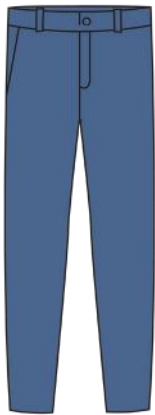

SKU	S	M	L	XL	2XL
DR2207-223-001					
DR2207-223-301					
DR2207-223-400					
DR2207-223-480					
DR2207-223-497					

ELGIN JACKET | DR2223-223:

Long sleeve heavy weight full zip mixed media jacket constructed with DWR front panels and a textured waffle fleece on the sleeves and back. This model will provide warmth, water & wind protection.

SKU	S	M	L	XL	2XL
DR2223-223-013					
DR2223-223-400					

THE WALKER II | DR702-MSP:

Flat front solid, performance walk shorts. Constructed of "Thistle Stretch" fabric that delivers breathable four-way stretch with quick dry properties. Engineered with 8.5" inseam, deep front pockets, hidden coin pocket, and scorecard back pocket.