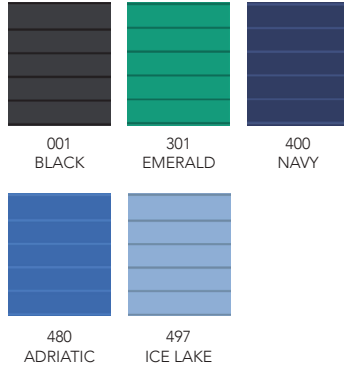

SKU	S	M	L	XL	2XL
DR2104-223-008					
DR2104-223-230					
DR2104-223-400					
DR2104-223-497					

DORNOCH CREWNECK | DR2207-223:

Long sleeve crewneck pullover constructed from a mid-weight quilted interlock fabric with moisture wicking & four-way stretch properties. Model features self-fabric banded sleeve cuffs and waistband in a variety of heathered colorways.