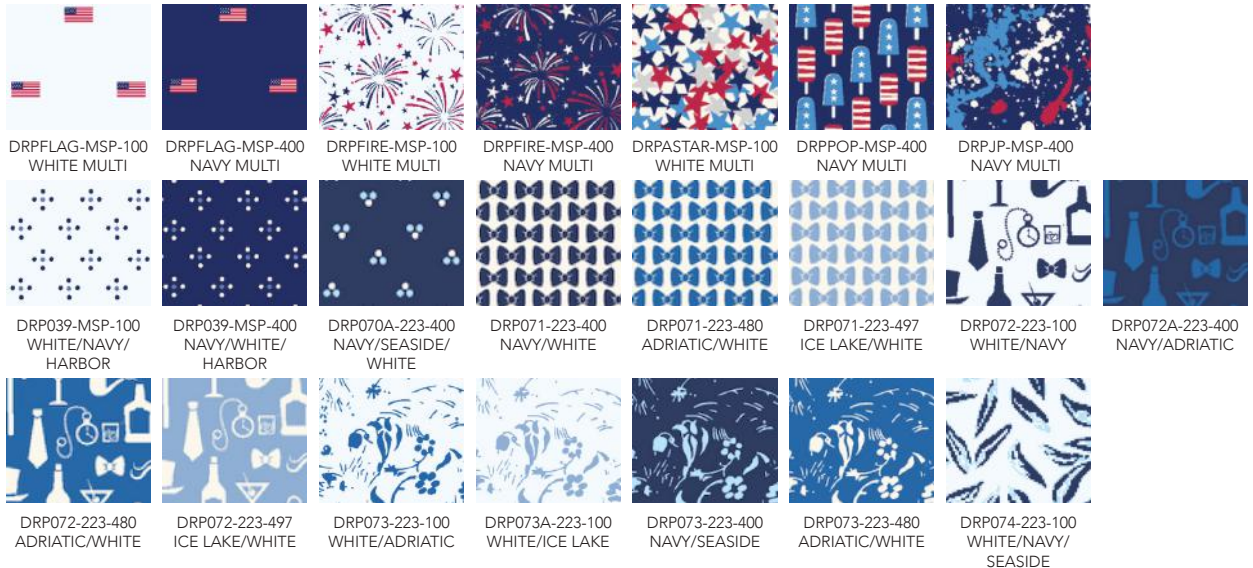

PRINTS

DRPFLAG-MSP-100
WHITE MULTI

DRPFLAG-MSP-400
NAVY MULTI

DRPFIRE-MSP-100
WHITE MULTI

DRPFIRE-MSP-400
NAVY MULTI

DRPASTAR-MSP-100
WHITE MULTI

DRPPOP-MSP-400
NAVY MULTI

DRPJP-MSP-400
NAVY MULTI

DRP039-MSP-100
WHITE/NAVY/
HARBOR

DRP039-MSP-400
NAVY/WHITE/
HARBOR

DRP070A-223-400
NAVY/SEASIDE/
WHITE

DRP071-223-400
NAVY/WHITE

DRP071-223-480
ADRIATIC/WHITE

DRP071-223-497
ICE LAKE/WHITE

DRP072-223-100
WHITE/NAVY

DRP072A-223-400
NAVY/ADRIATIC

DRP072-223-480
ADRIATIC/WHITE

DRP072-223-497
ICE LAKE/WHITE

DRP073-223-100
WHITE/ADRIATIC

DRP073A-223-100
WHITE/ICE LAKE

DRP073-223-400
NAVY/SEASIDE

DRP073-223-480
ADRIATIC/WHITE

DRP074-223-100
WHITE/NAVY/
SEASIDE