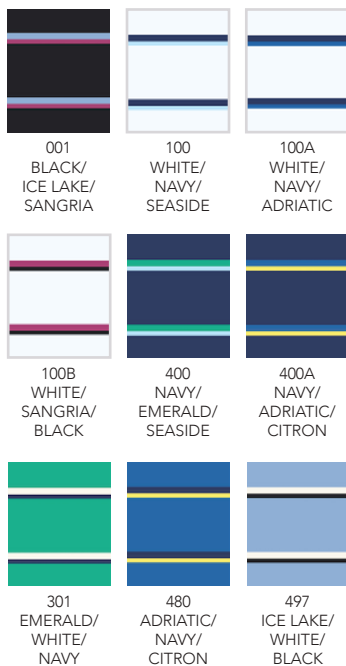

DR019-223:

Short sleeve baby pique featuring a feeder stripe with a classic three-button placket and self-collar.

SKU	S	M	L	XL	2XL
DR019-223-001					
DR019-223-400					
DR019A-223-400					
DR019B-223-400					
DR019-223-480					
DR019A-223-480					
DR019-223-513					

DR012-223:

Short sleeve **jersey** featuring a pin stripe with a classic three-button placket and spread collar.

SKU	S	M	L	XL	2XL	3XL
DR012-223-001						
DR012-223-025						
DR012-223-100						
DR012-223-400						
DR012A-223-400						
DR012-223-461						
DR012-223-480						
DR012-223-513						

DR032-223:

Short sleeve **jersey** featuring a shadow stripe with a classic three-button placket and self-collared.

SKU	S	M	L	XL	2XL
DR032-223-001					
DR032-223-100					
DR032A-223-100					
DR032B-223-100					
DR032-223-400					
DR032A-223-400					
DR032-223-301					
DR032-223-480					
DR032-223-497					

DRP070-223:

Short sleeve jersey featuring a tri-dot print with a classic three-button placket and spread collar.

001
BLACK/
SANGRIA/
ICE LAKE

100
WHITE/
NAVY/
EMERALD

301
EMERALD/
NAVY/
WHITE

400
NAVY/
CITRON/
WHITE